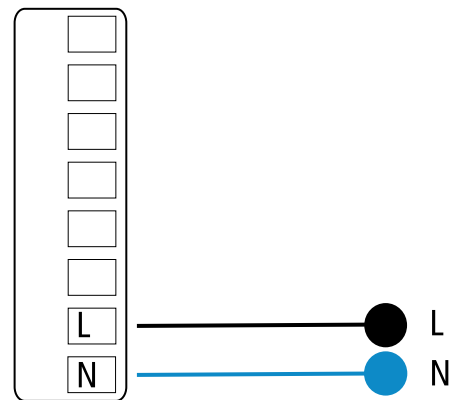

Vitrum IV EU Satellite Curtains and Shutters Control Wireless

Datasheet

cod. 01E040050

vitrum.com

certified product

FUNCTIONAL SPECIFICATION

- Four-Button "Satellite" control to match with a power device (e.g. cod. 02E020010 or cod. 02B020010 or cod. 01D020030)
- Touch control with capacitive technology and concave surface for tactile Feedback
- Acoustic feedback signal
- Crown backlit by low-consumption LEDs

COMMAND MODE

- Four capacitive buttons with UP/DOWN or OPEN/CLOSE control
- Time of ascent and descent of the programmable shutter from 10s to 3m. Default: 50s
- Indication of motor drive: the device's LEDs flash
- Possibility to interpret the command "ALL OFF" total closure of the blinds
- You can associate up to 5 devices per channel

MECHANICAL CHARACTERISTICS

- Fitting Box 503 (wall or plasterboard)
- Dimension 126x95mm
- Depth at sight 8 mm
- Button Diameter 16 mm
- Light ring diameter 20 mm
- Weight: 230 g.

ELECTRICAL CHARACTERISTICS